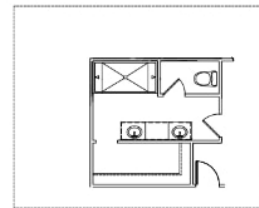

OPTIONAL STAND ALONE TUB

OPTIONAL 7FT SHOWER

OPT SECOND FLOOR PLAN

(SCALE 1/8" = 1')

1ST FLOOR W/OPTIONAL GOURMET KITCHEN