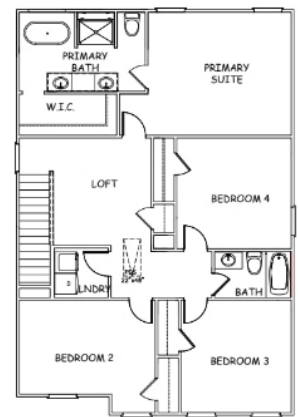

OPTIONAL STAND ALONE TUB

OPTIONAL 7FT SHOWER

OPT SECOND FLOOR PLAN

(SCALE 1/8" = 1')

1ST FLOOR W/OPTIONAL GOURMET KITCHEN