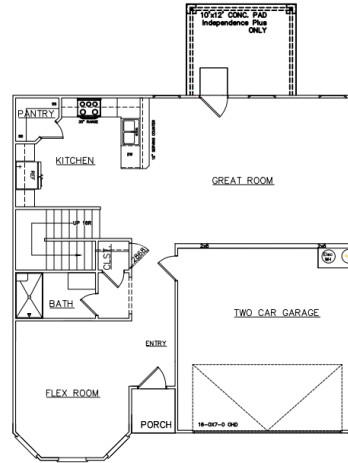

THE ENCLAVE AT DIAL FARM PHASE III
Jodeco 2SB
Floor Plan

OPT. GOURMET KITCHEN

OPT. STUDY/FLEX

OPT. BEDROOM/FLEX

FIRST FLOOR PLAN

1ST FLOOR FE

OPT. LOFT

SECOND FLOOR PLAN

OPT. LOFT

OPT. SECOND FLOOR PLAN

2ND FLOOR

2ND FLOOR W/ OPT. BATH