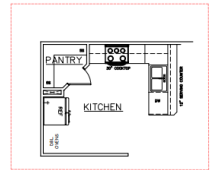

THE ENCLAVE AT DIAL FARM PHASE III
Jodeco 2SB
Floor Plan

OPT. GOURMET KITCHEN

OPT. STUDY/FLEX

OPT. BEDROOM/FLEX

FIRST FLOOR PLAN

1ST FLOOR FE

OPT. LOFT

SECOND FLOOR PLAN

OPT. LOFT

OPT. SECOND FLOOR PLAN

2ND FLOOR

2ND FLOOR W/ OPT. BATH