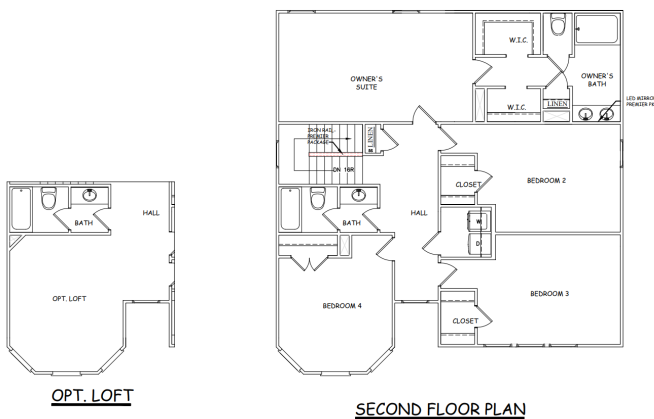

THE ENCLAVE AT DIAL FARM PHASE III
Jodeco 2SB
Floor Plan

OPT. GOURMET KITCHEN

OPT. STUDY/FLEX

OPT. BEDROOM/FLEX

FIRST FLOOR PLAN

1ST FLOOR FE

OPT. LOFT

SECOND FLOOR PLAN

OPT. LOFT

OPT. SECOND FLOOR PLAN

2ND FLOOR

2ND FLOOR W/ OPT. BATH