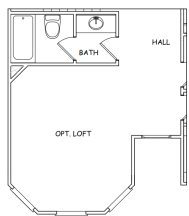

THE ENCLAVE AT DIAL FARM PHASE III
JODECO BB
Floor Plan

OPT. GOURMET KITCHEN

OPT. STUDY/FLEX

OPT. BEDROOM/FLEX

1ST FLOOR FE INDEPENDENCE

SECOND FLOOR PLAN

OPT. LOFT

2ND FLOOR INDEPENDENCE

OPT. GOURMET KITCHEN

OPT. STUDY/FLEX

OPT. BEDROOM/FLEX

1ST FLOOR FE