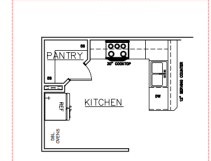

THE ENCLAVE AT DIAL FARM PHASE III
JODECO BB
Floor Plan

OPT. GOURMET KITCHEN

OPT. STUDY/FLEX

OPT. BEDROOM/FLEX

1ST FLOOR FE INDEPENDENCE

SECOND FLOOR PLAN

OPT. LOFT

2ND FLOOR INDEPENDENCE

OPT. GOURMET KITCHEN

OPT. STUDY/FLEX

OPT. BEDROOM/FLEX

1ST FLOOR FE