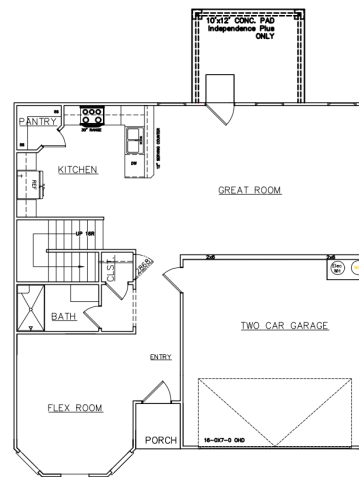

THE ENCLAVE AT DIAL FARM PHASE III
JODECO BB
Floor Plan

OPT. GOURMET KITCHEN

OPT. STUDY/FLEX

OPT. BEDROOM/FLEX

1ST FLOOR FE INDEPENDENCE

SECOND FLOOR PLAN

OPT. LOFT

2ND FLOOR INDEPENDENCE

OPT. GOURMET KITCHEN

OPT. STUDY/FLEX

OPT. BEDROOM/FLEX

1ST FLOOR FE