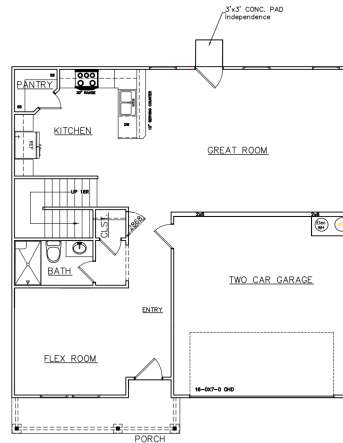

THE ENCLAVE AT DIAL FARM PHASE III
JODECO FP
Floor Plan

OPT. GOURMET KITCHEN

OPT. STUDY/FLEX

OPT. BEDROOM/FLEX

FIRST FLOOR FE - INDEPENDENCE

OPT. LOFT

SECOND FLOOR PLAN

OPT. GOURMET KITCHEN

OPT. STUDY/FLEX

OPT. BEDROOM/FLEX

FIRST FLOOR PLAN

SECOND FLOOR - INDEPENDENCE

1ST FLOOR FE