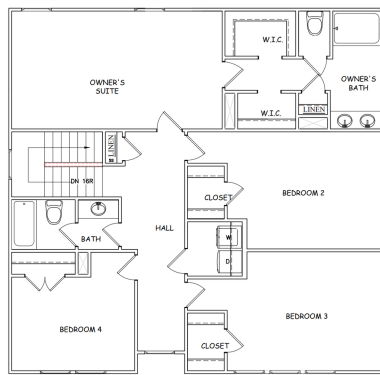

THE ENCLAVE AT DIAL FARM PHASE III
JODECO FP
Floor Plan

OPT. GOURMET KITCHEN

OPT. STUDY/FLEX

OPT. BEDROOM/FLEX

FIRST FLOOR FE - INDEPENDENCE

OPT. LOFT

SECOND FLOOR PLAN

OPT. GOURMET KITCHEN

OPT. STUDY/FLEX

OPT. BEDROOM/FLEX

FIRST FLOOR PLAN

SECOND FLOOR - INDEPENDENCE

1ST FLOOR FE