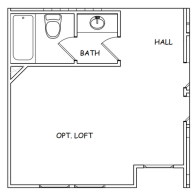

THE ENCLAVE AT DIAL FARM PHASE III
JODECO FP
Floor Plan

OPT. GOURMET KITCHEN

OPT. STUDY/FLEX

OPT. BEDROOM/FLEX

FIRST FLOOR FE - INDEPENDENCE

OPT. LOFT

SECOND FLOOR PLAN

OPT. GOURMET KITCHEN

OPT. STUDY/FLEX

OPT. BEDROOM/FLEX

FIRST FLOOR PLAN

SECOND FLOOR - INDEPENDENCE

1ST FLOOR FE