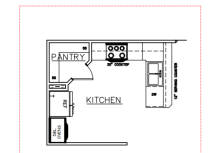

THE ENCLAVE AT DIAL FARM PHASE III
JODECO FP
Floor Plan

OPT. GOURMET KITCHEN

OPT. STUDY/FLEX

OPT. BEDROOM/FLEX

FIRST FLOOR FE - INDEPENDENCE

OPT. LOFT

SECOND FLOOR PLAN

OPT. GOURMET KITCHEN

OPT. STUDY/FLEX

OPT. BEDROOM/FLEX

FIRST FLOOR PLAN

SECOND FLOOR - INDEPENDENCE

1ST FLOOR FE