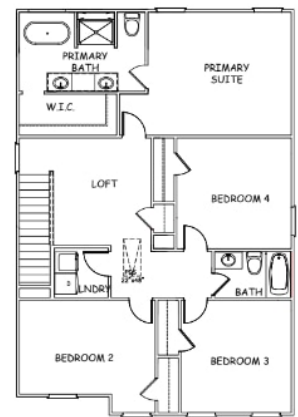

1ST FLOOR

OPTIONAL STAND ALONE TUB

OPTIONAL 7FT SHOWER

OPT SECOND FLOOR PLAN

(SCALE 1/8" = 1')