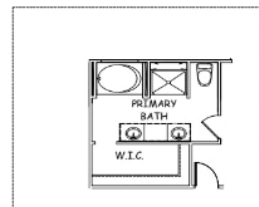

1ST FLOOR

OPTIONAL STAND ALONE TUB

OPTIONAL 7FT SHOWER

OPT SECOND FLOOR PLAN

(SCALE 1/8" = 1')