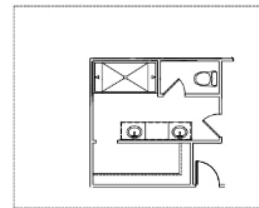

1ST FLOOR

OPTIONAL STAND ALONE TUB

OPTIONAL 7FT SHOWER

OPT SECOND FLOOR PLAN

(SCALE 1/8" = 1')