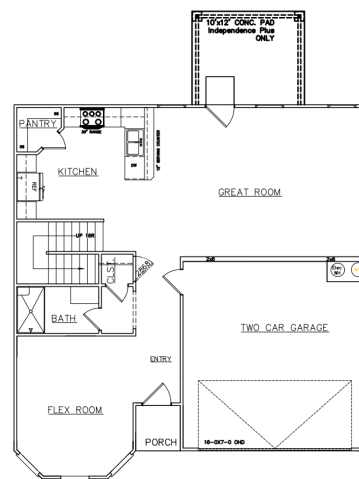

THE ENCLAVE AT DIAL FARM PHASE III
JODECO BB
Floor Plan

OPT. GOURMET KITCHEN

OPT. STUDY/FLEX

OPT. BEDROOM/FLEX

1ST FLOOR FE INDEPENDENCE

SECOND FLOOR PLAN

OPT. LOFT

2ND FLOOR INDEPENDENCE

OPT. GOURMET KITCHEN

OPT. STUDY/FLEX

OPT. BEDROOM/FLEX

1ST FLOOR FE