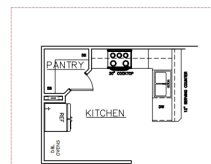

THE ENCLAVE AT DIAL FARM PHASE III
JODECO BB
Floor Plan

OPT. GOURMET KITCHEN

OPT. STUDY/FLEX

OPT. BEDROOM/FLEX

1ST FLOOR FE INDEPENDENCE

SECOND FLOOR PLAN

OPT. LOFT

2ND FLOOR INDEPENDENCE

OPT. GOURMET KITCHEN

OPT. STUDY/FLEX

OPT. BEDROOM/FLEX

1ST FLOOR FE