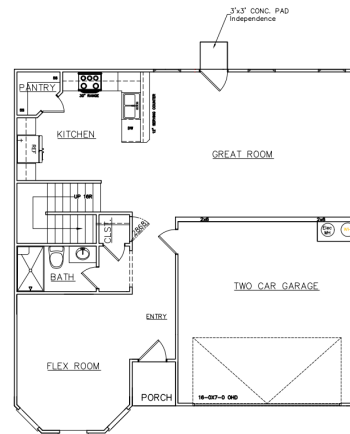

THE ENCLAVE AT DIAL FARM PHASE III
JODECO BB
Floor Plan

OPT. GOURMET KITCHEN

OPT. STUDY/FLEX

OPT. BEDROOM/FLEX

1ST FLOOR FE INDEPENDENCE

SECOND FLOOR PLAN

OPT. LOFT

2ND FLOOR INDEPENDENCE

OPT. GOURMET KITCHEN

OPT. STUDY/FLEX

OPT. BEDROOM/FLEX

1ST FLOOR FE