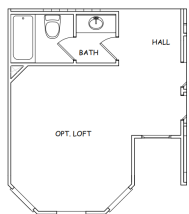

THE ENCLAVE AT DIAL FARM PHASE III
JODECO BB
Floor Plan

OPT. GOURMET KITCHEN

OPT. STUDY/FLEX

OPT. BEDROOM/FLEX

1ST FLOOR FE INDEPENDENCE

SECOND FLOOR PLAN

OPT. LOFT

2ND FLOOR INDEPENDENCE

OPT. GOURMET KITCHEN

OPT. STUDY/FLEX

OPT. BEDROOM/FLEX

1ST FLOOR FE