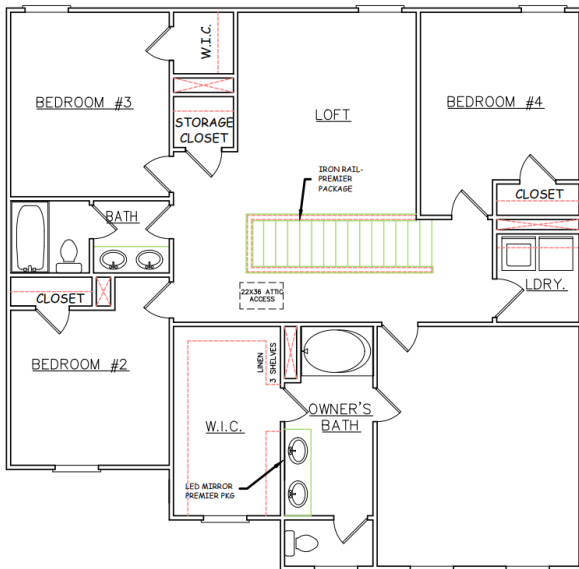

THE ENCLAVE AT DIAL FARM PHASE III  
**TUCKER FP**  
Floor Plan

FIRST FLOOR FE

SECOND FLOOR

SECOND FLOOR - OPTIONAL BATH