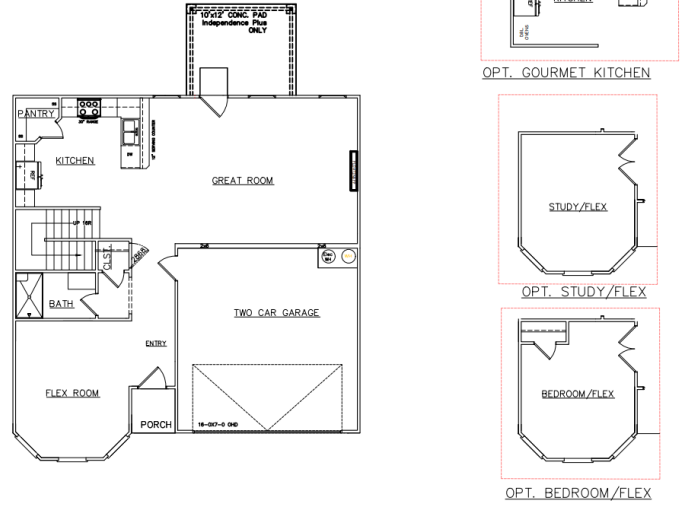

# EVERGREEN HILLS Jodeco 2 Story Bay Floor Plan

OPT. GOURMET KITCHEN

OPT. STUDY/FLEX

OPT. BEDROOM/FLEX

## FIRST FLOOR PLAN

### 2ND FLOOR

### 2ND FLOOR W/ OPT. BATH